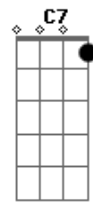

© ukulele-chords.com