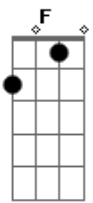

© ukulele-chords.com