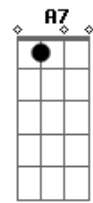

© ukulele-chords.com