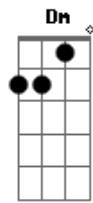

© ukulele-chords.com