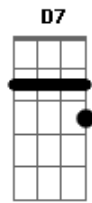

© ukulele-chords.com