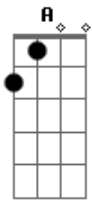

© ukulele-chords.com