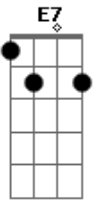

© ukulele-chords.com