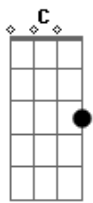

Barbra Streisand - New York State of Mind

Tom: C

Intro: C E7- Am C F C D7

C E7-
Some folks like to get away
Am Gdim C7
Take a holiday from the neighborhood
F A7 Dm Bb
Hop a flight to Miami Beach or to Hollywood
C E7- Am C F C D7
But I'm takin' a Greyhound on the Hudson River line
G Am G E7- Am
I'm in a New York state of mind
C E7-
I've seen all the movie stars
Am Gdim C7
In their fancy cars and their limousines
F A7 Dm Bb
Been high in the Rockys under the evergreens
C E7- Am C F C
D7
I know what I'm needin', and I don't wanna waste more time
G Am G
I'm in a New York state of mind

Bridge

E7 G
It was so easy livin' day by day
Gm C F
Out of touch with the rhythm and blues
Bm E7 A
But now I need a little give and take
Am D7 G
The New York Times, the Daily News
C E7- Am
Gdim C7
It comes down to reality, and it's fine with me, 'cause I've
let it slide
F A7 Dm Bb
I don't care if it's Chinatown or on Riverside.
C E7- Am C F C D7
I don't have any reasons; I left them all behind
G Am G
I'm in a New York state of mind.
Coda
C E7- Am C F C D7
I'm just taking a Greyhound on the Hudson River line
G C E7- Am Bb C7 G
'Cause I'm in a New York state of mind

Acordes

© ukulele-chords.com