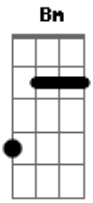

© ukulele-chords.com