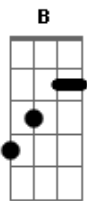

Barbra Streisand - Woman In Love

Tom: B

Ebm7 **Abm** **Ebm7**
Life is a moment into space
Abm **B**
When a dream is gone
Db **Gb**
It's a lonely up place
Dbm **B**
A kiss the morning good bye
Bbm **Abm**
But down in...side
Bb7
You know we never know why
Ebm7 **Abm** **Ebm7**
The road is narrow and long
Abm **B**
When eyes meet eyes
Db **Gb**
I'm feeling strong
Dbm **Gb**
I turn the way from the wall
B **Gb**
I stumble and fall
B **Bb7**
But I'll give you it all
Ebm7 **Bb7** **Ebm7**
I am a woman in love
Bb7 **Ebm7**
And I do anything
Bb7 **Ebm7**

To get you into my world
Bb7 **Ebm7**
And hold you within
Db **Abm** **Gb**
It's why I disere over and over again
Ebm7 **B7** **Db**
What's I do
Ebm7 **Abm** **Ebm7**
With you eternely mine
Abm **Ebm7**
In love there is
Db **Gb**
No mesure of time
Dbm **B**
We planned it all and let is start
Bbm **Abm**
That you and I
Bb7
Live in each others part
Ebm7 **Abm** **Ebm7**
We may run oceans away
Abm **B**
If you my love
Db **Gb**
I hear what you say
Dbm **Gb**
No truth is ever and I
B **Gb**
I stumble and fall
B **Bb7**
But I'll give you it all

Acordes