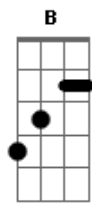

# Bathory - A Fine Day to Die

tom:

**Cm**

Acoustic INTR0 (TUNNING D!!!!)

Intro: **\_riff 1A** (x4) (4th TIME,SLOWER LAST PART)

Intro: **RIFF 1B** (X1)

Intro: **\_riff 1A** (x4) (4th TIME,SLOWER LAST PART)

Intro: **RIFF 1B** (X2)

Intro: **\_riff 1A** (x4)

Intro: **\_riff 2** (x4)

Intro: **RIFF 1B** (X2)

Intro: **\_riff 1A** (x4) (4th TIME,SLOWER LAST PART)

Slower sometimes

Slower sometimes

## Acordes

© ukulele-chords.com

© ukulele-chords.com

© ukulele-chords.com

© ukulele-chords.com

© ukulele-chords.com

Slower sometimes

Orgy of silence

Conspiracy of peace

Only the sound

Of the cold northern breeze

Twinsun sink fading

Behind the black lake

Asleep is the mountains

Yet the night is awake

Strange is the night