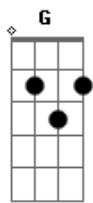

© ukulele-chords.com