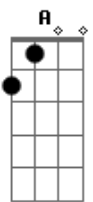

© ukulele-chords.com

^G ^C
That are unattainable temptations
^{Em} ^D
I guess I'll just take the hit
^G ^A
But what's the point of trying if it turns into this cause
^A ^C
I, think I might take a bite

[Refrão]

^{Em} ^A ^G ^A ^{Em}
I wanted to see the world in color
^A ^G ^A ^{Em}
Through your eyes and through your mind
^A ^G ^A ^{Em}
I think that I like to sit and wonder
^A ^G ^A ^C
Through the night I think I might

Want to do it all over again

[Ponte]

^{Em} ^D ^G ^C
Moving backwards (I wanna do it all over again)
^{Em} ^D ^G ^C
Stuck in reverse
^{Em} ^D ^G ^C
Some things get in the way (I wanna do it all over again)

[Refrão]

^{Em} ^A ^G ^A ^{Em}
I wanted to see the world in color
^A ^G ^A ^{Em}
Through your eyes and through your mind
^A ^G ^A ^{Em}
I think that I like to sit and wonder
^A ^G ^A ^C
Through the night I think I might

Want to do it all over again