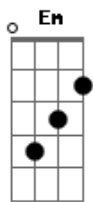

Beabadoobee - Take A Bite

tom:

Intro: ^GEm D ^G^C
^{Em} D ^G C

[Primeira Parte]

^{Em} ^D
Sure it's easy to talk
^G
But I take it and eat it with a ^Ccherry on top
^{Em} ^D
Indulging in situations
^G ^C
That are fabricated imaginations
^{Em} ^D
Moments that cease to exist
^G ^A
Only wanna fix it with a kiss on the lips
^A ^C
But I, think I might take a bite

[Refrão]

^{Em} ^A ^G ^A ^{Em}
I wanted to see the world in color
^A ^G ^A ^{Em}
Through your eyes and through your mind
^A ^G ^A ^{Em}
I think that I like to sit and wonder
^A ^G ^A ^C
Through the night I think I might

Want to do it all over again

[Segunda Parte]

^{Em} ^D
It gets harder to breathe
^G ^C
But I take it, and I want it and I love it when it bleeds
^{Em} ^D
Because I'm craving expectations

Acordes

© ukulele-chords.com