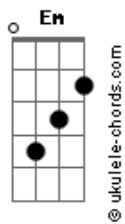

Beabadoobee - Talk

tom:
G

Intro: G

[Primeira Parte]

Call you up on Tuesday

Say, "What's up?"

Babe, it's too late

Why'd you have to be so
Complicated? Complicated

[Segunda Parte]

A crowded place, waiting for you
I lost, why can't I find you?
A silhouette that's in my head

You don't exist

Acordes

Em D G
You're my imagination

You don't exist
Em D G
You're just a bad decision