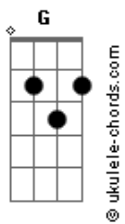

Beabadoobee - Talk

tom:
G

Intro: G

[Primeira Parte]

Call you up on Tuesday

Say, "What's up?"

Babe, it's too late

Why'd you have to be so
Complicated? Complicated

[Segunda Parte]

A crowded place, waiting for you
I lost, why can't I find you?
A silhouette that's in my head

You don't exist

Acordes

Em D G
You're my imagination

You don't exist
Em D G
You're just a bad decision