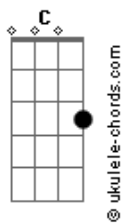

Beabadoobee - Talk

tom:
G

Intro: G

[Primeira Parte]

Call you up on Tuesday

Say, "What's up?"

Babe, it's too late

Why'd you have to be so
Complicated? Complicated

[Segunda Parte]

A crowded place, waiting for you
I lost, why can't I find you?
A silhouette that's in my head

You don't exist

Acordes

Em D G
You're my imagination

You don't exist
Em D G
You're just a bad decision