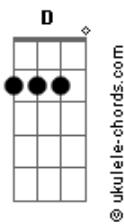

Beabadoobee - Talk

tom:
G

Intro: G

[Primeira Parte]

Call you up on Tuesday

Say, "What's up?"

Babe, it's too late

Why'd you have to be so
Complicated? Complicated

[Segunda Parte]

A crowded place, waiting for you
I lost, why can't I find you?
A silhouette that's in my head

You don't exist

Acordes

Em D G
You're my imagination

You don't exist
Em D G
You're just a bad decision