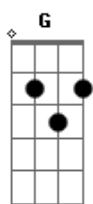

© ukulele-chords.com