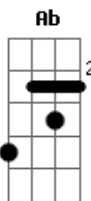

© ukulele-chords.com