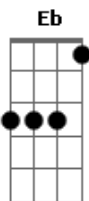

© ukulele-chords.com