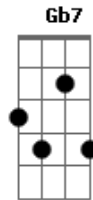

© ukulele-chords.com