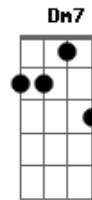

© ukulele-chords.com