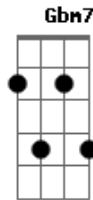

© ukulele-chords.com