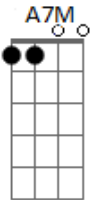

© ukulele-chords.com