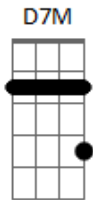

© ukulele-chords.com