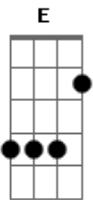

Bee Gees - How Deep Is Your Love

tom:
A
I know your eyes in the morning sun
Gb7 Bm7 A7M D7M Gbm7 E E Gbm7
I feel you touch me in the pouring rain
A7M D7M Dbm7 Gbm7 Gb7
And the moment that you wander far from me
Bm7 Gbm7 E E
I wanna feel you in my arms again
D7M Dbm7
And you come to me on a summer breeze
Bm7 D7M Dm7
Keep me warm in your love, then you softly leave
Bm7 Dbm7 D7M
And it's me you need to show
A7M
How deep is your love?
A7
How deep is your love?
A7
How deep is your love?
D7M Dm7
I really mean to learn
A7M A7
'Cause we're living in a world of fools
Gbm7 Gb7 Bm7
Breaking us down when they all should let us be
Dbm7 Dm7 A7M
We belong to you and me
Dbm7 Gbm7
I believe in you
Gb7 Bm7 Gbm7 E E
You know the door to my very soul

A7M Dbm7 Gbm7 Gb7
You're the light in my deepest, darkest hour
Bm7 Gbm7 E E
You're my savior when I fall
D7M Dbm7
And you may not think I care for you
Bm7 D7M Dm7
When you know down inside that I really do
Bm7 Dbm7 D7M
And it's me you need to show
A7M
How deep is your love?
A7M
How deep is your love?
A7
How deep is your love?
D7M Dm7
I really mean to learn
A7M A7
'Cause we're living in a world of fools
Gbm7 Gb7 Bm7
Breaking us down when they all should let us be
Dbm7 Dm7 A7M
We belong to you and me
A7
Oh?oh That's your love
D7M Dm7
I really mean to learn
A7M A7
'Cause we're living in a world of fools
Gbm7 Gb7 Bm7
Breaking us down when they all should let us be
Dbm7 Dm7
We belong to you and me

Acordes

© ukulele-chords.com