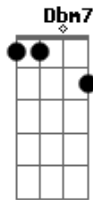

© ukulele-chords.com