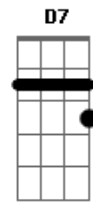

ukulele-chords.com