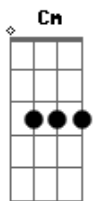

© ukulele-chords.com