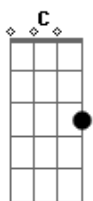

Bee Gees - Reaching Out

Tom: C

Álbum: Spirits Having Flown

Intro:

G Bm Em Bm
Watching every day go by, living in a foolish game

Just the way I feel today

Bm C
Living my life without you

G Bm Em Bm
Never hear a single word, living in a lullaby

C
Praying every tear I cry

Bm C
Living my life without you

Am D
And everywhere you go I fly (I love you with a special feeling)

Am D
And darling 'til the day I die (baby never stop believing)

C7 Bm
I'll be reaching out, I'll be reaching out, Ah...

C7
Reaching out (there's a woman going through me)

Bm
I'll be reaching out (got a chance to hold you to me) Ah...
Everything is lonely and I need you

Am C
Living my life forever...

Forever

G Bm
Watching every day go by
Em Bm

Living on the one I love

C
What I got is not enough

Bm C
Living my life without you

Am D
And I believe in yesterday (yesterday was once tomorrow)

D
With love, with love wide open every way (baby you're the light I follow)

C7 Bm
I'll be reaching out, I'll be reaching out, Ah...

C7
Reaching out (there's a woman going through me)

Bm
I'll be reaching out (got a chance to hold you to me) Ah...
Everything is lonely and I need you

Am C
Living my life forever...

Eb7 Dm
I'll be reaching out, I'll be reaching out, Ah...

Eb7 Dm
Reaching out, I'll be reaching out, Ah...

Cm Eb
Living my life forever

Eb7 Dm
Reaching out, I'll be reaching out, ah...

Eb7 Dm
Reaching out, I'll be reaching out, ah...

[fading out]

Eb7 Dm
Reaching out, I'll be reaching out, ah...

Eb7
Reaching out...

Acordes

© ukulele-chords.com