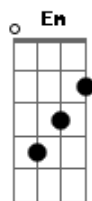

C
Praying every tear I cry

Bm C
Living my life without you

Am D
And everywhere you go I fly (I love you with a special feeling)

Am D
And darling 'til the day I die (baby never stop believing)

C7 Bm
I'll be reaching out, I'll be reaching out, Ah...

C7
Reaching out (there's a woman going through me)

Bm
I'll be reaching out (got a chance to hold you to me) Ah...
Everything is lonely and I need you

Am C
Living my life forever...

Forever

G Bm
Watching every day go by
Em Bm

Am C
Living my life forever...

Eb7 Dm
I'll be reaching out, I'll be reaching out, Ah...

Eb7 Dm
Reaching out, I'll be reaching out, Ah...

Cm Eb
Living my life forever

Eb7 Dm
Reaching out, I'll be reaching out, ah...

Eb7 Dm
Reaching out, I'll be reaching out, ah...

[fading out]

Eb7 Dm
Reaching out, I'll be reaching out, ah...

Eb7
Reaching out...

Acordes

© ukulele-chords.com

© ukulele-chords.com

© ukulele-chords.com