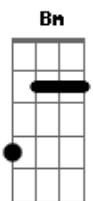

C
Praying every tear I cry

Bm C
Living my life without you

Am D
And everywhere you go I fly (I love you with a special feeling)

Am D
And darling 'til the day I die (baby never stop believing)

C7 Bm
I'll be reaching out, I'll be reaching out, Ah...

C7
Reaching out (there's a woman going through me)

Bm
I'll be reaching out (got a chance to hold you to me) Ah...
Everything is lonely and I need you

Am C
Living my life forever...

Forever

G Bm
Watching every day go by
Em Bm

Am C
Living my life forever...

Eb7 Dm
I'll be reaching out, I'll be reaching out, Ah...

Eb7 Dm
Reaching out, I'll be reaching out, Ah...

Cm Eb
Living my life forever

Eb7 Dm
Reaching out, I'll be reaching out, ah...

Eb7 Dm
Reaching out, I'll be reaching out, ah...

[fading out]

Eb7 Dm
Reaching out, I'll be reaching out, ah...

Eb7
Reaching out...

Acordes

© ukulele-chords.com

© ukulele-chords.com

© ukulele-chords.com