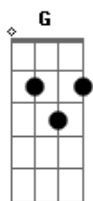

C
Praying every tear I cry

Bm C
Living my life without you

Am D
And everywhere you go I fly (I love you with a special feeling)

Am D
And darling 'til the day I die (baby never stop believing)

C7 Bm
I'll be reaching out, I'll be reaching out, Ah...

C7
Reaching out (there's a woman going through me)

Bm
I'll be reaching out (got a chance to hold you to me) Ah...
Everything is lonely and I need you

Am C
Living my life forever...

Forever

G Bm
Watching every day go by
Em Bm

Am C
Living my life forever...

Eb7 Dm
I'll be reaching out, I'll be reaching out, Ah...

Eb7 Dm
Reaching out, I'll be reaching out, Ah...

Cm Eb
Living my life forever

Eb7 Dm
Reaching out, I'll be reaching out, ah...

Eb7 Dm
Reaching out, I'll be reaching out, ah...

[fading out]

Eb7 Dm
Reaching out, I'll be reaching out, ah...

Eb7
Reaching out...

Acordes

© ukulele-chords.com

© ukulele-chords.com

© ukulele-chords.com