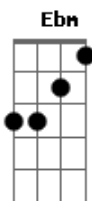

© ukulele-chords.com