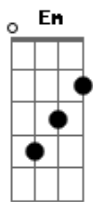

Benjamin Francis Leftwich - Pictures

Tom: Db

(forma dos acordes no tom de G)

Capostrate na 6ª casa

Intro: C G Em
A A A

C G Em
If you crash your car into
A
Your best friends house
C G Em
Would you be quiet as
A
Words come out of their mouth

C G Em
Stop... don't do it
A C
I have been waiting for it
G Em A A A
Stop... I knew it would come

C G Em
If you find a god next to
A
Your girlfriends bed
C G Em
Would it be hard to
A
Sort out your spinning head

A C Em A A A
Take a picture of them
A C Em A A A
Take a picture of them
A C Em A A A
Take a picture of them
A C Em A A A
Take a picture of them

C G Em
If you find your faith in
A
Your parents god
C G Em
Dont be so quick to
A A A
Point out the flaws in it

C G Em
You've been around and you've seen
A A A
The way that things work
C G Em
But you need a compass to
A
Get around your house

Acordes

© ukulele-chords.com

© ukulele-chords.com

© ukulele-chords.com

© ukulele-chords.com