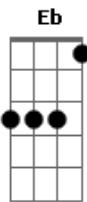

© ukulele-chords.com