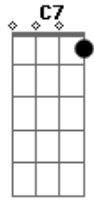

© ukulele-chords.com