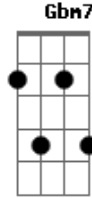

© ukulele-chords.com