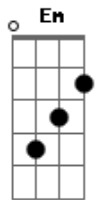

© ukulele-chords.com