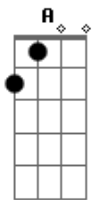

© ukulele-chords.com