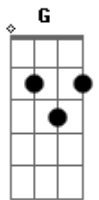

© ukulele-chords.com