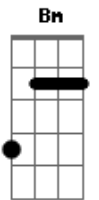

© ukulele-chords.com