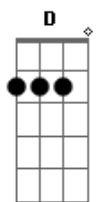

[Primeira Parte]

Dm Am
Breathe the air again
Am Bb
It's a beautiful day
Bb
I wish this moment would stay
C
With the earth
Am Dm
Some primal paradise
Dm Am
But there you go again
Am Bb
Saying everything ends
C
Saying you can't depend on anything
A7
Or anyone

[Refrão]

Dm F Bb
If the end of the world was near
F C Dm
Where would you choose to be?
Bb F C
If there was five more minutes
A
Of air
Bb
Would you panic and hide?
F
Or run for your life?
C Bb
Or stand here and spend it with me?
F C Dm
If we had five more minutes
Bb C Dm
Would I, could I make you happy?

[Segunda Parte]

Dm Am
And we would live again
Am Bb
In the simplest of ways
Bb
Living day after day
C Am Dm
Like some primal animals
Dm Am
We would love again
Am Bb

Under glorious suns
C
With the freedom that comes with the truth
(A7)

[Refrão]

Dm F Bb
If the end of the world was near
F C Dm
Where would you choose to be?
Bb F C
If there was five more minutes
A
Of air
Bb
Would you panic and hide?
F
Or run for your life?
C Bb
Or stand here and spend it with me?
F C Dm
If we had five more minutes
Bb C Dm
Would I, could I make you happy?

[Ponte]

Dm Am
So it finally came to pass
Am Bb
I saw the end of the world
Bb
Saw the madness unfold
C Am Dm
Like some primal burial
Am
And I looked back upon
Bb
Armageddon
Am Bb
And the moment of truth between you and me
(Am Bb Am Bb)

Oh
Dm
If we had five more minutes
Bb C
Of air to breathe
F C Dm
And we cried all through it
Bb C
But you spend them with me
F C Dm
On our last few drags
Bb C
Of air we agree
Bb C Dm
I was, and you were, happy

Acordes

© ukulele-chords.com