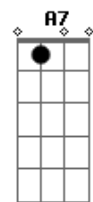

© ukulele-chords.com