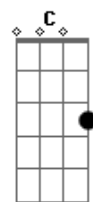

© ukulele-chords.com