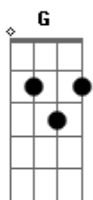

Em G Em
Things fall apart and time breaks your heart
C Em
I wasn't there, but I know
Am C D
She was your girl, you showed her the world
G Em
But fell out of love and you both let go

C D G Em
She was crying on my shoulder
C
All I could do was hold her
Em
Only made us closer
G
Until July
C
Now, I know that you love me
Em
You don't need to remind me
G
I should put it all behind me
Am
Shouldn't I?

G
But I see her
D C
In the back of my mind
Em
All the time
C
Like a fever
C Am
Like I'm burning alive like a sign
G
Did I cross the line?
Em...
Mmm, mmm

G D G C
Well, good things don't last
G Em
And life moves so fast
Am C
I'd never ask who was better
Am

Happy and free in leather

C G
And I know that you love me (you love me)
C Am
You don't need to remind me (remind me)
D G
Wanna put it all behind me
C
But, baby

Em
I see her
Am C
In the back of my mind (back of my mind)
G
All the time (all the time)
D G
Feels like a fever (like a fever)
G
Like I'm burning alive (burning alive) like a sign
Em
Did I cross the line? (Cross the line), ooh
(You say no one knows you so well)
(But every time you touch me, I just wonder how she felt)
(Valentine's Day, crying in the hotel)
(I know you didn't mean to hurt me, so I kept it to myself)

C
And I wonder
Am
Do you see her
G
In the back of your mind?
In my eyes?

Em G
You say no one knows you so well
C D G
But every time you touch me, I just wonder how she felt
G Am
Valentine's Day, crying in the hotel
Em C
I know you didn't mean to hurt me, so I kept it to myself

Acordes

© ukulele-chords.com