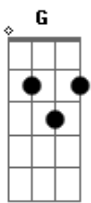

Billie Eilish - You Don't Make My High Anymore

tom:

Intro: Gm F Eb
Dm Cm Dm
Gm F Gm

[Primeira Parte]

Gm F Eb
I don't like stayin' at home
Dm Cm
When the moon is bleeding red
Dm
Woke up stoned in the backseat
Gm F Gm
From a dream where my teeth fell out of my head
Gm F Eb
Cut it up, cut it up, yeah
Dm Cm
Everybody's on something here
Dm
My godsend chemical best friend
Gm
Skeleton whispering in my ear

[Pré-Refrão]

Eb Gm
Walk with me to the end
F Cm
Stare with me into the abyss
Eb Gm
Do you feel like letting go?
F Cm
I wonder how far down is it
(Gm F A Eb)

[Refrão]

Eb Eb Dm
Nothing is fun
Cm Bb Dm Gm
Not like before
Gm Gm F A
You don't make me high anymore
Eb Eb Dm
Used to take one
Cm Bb Dm Gm
Now it takes four

You don't get my high anymore

[Segunda Parte]

Gm F
Runnin' through emergency rooms
Eb Dm Cm
Spinning wheels and ceiling fans
Dm
My handshake, cellophane, landscape
Gm F Gm
Mannequin fakin' it the best that I can
Gm F Eb
Cadillac, Cadillac red
Eb Dm
No hands on the steering wheel
Cm Dm
I'm crashing this save-a-ho puppet show
Gm F
UFO obliterate the way I feel

[Pré-Refrão]

Eb Gm
Walk with me to the end
F Cm
Stare with me into the abyss
Eb Gm
Do you feel like letting go?
F Cm
I wonder how far down it is
(Gm F A Eb)

[Refrão]

Eb Eb Dm
Nothing is fun
Cm Bb Dm Gm
Not like before
Gm Gm F A
You don't get me high anymore
Eb Eb Dm
Used to take one
Cm Bb Dm Gm
Now it takes four
Gm F A Eb
You don't get me high anymore
Eb Dm Cm Bb Dm Gm
You don't make me high anymore
You don't make me high anymore

Acordes

© ukulele-chords.com