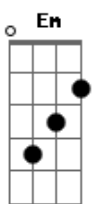

© ukulele-chords.com