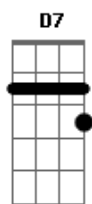

© ukulele-chords.com