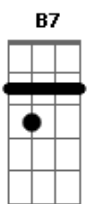

© ukulele-chords.com