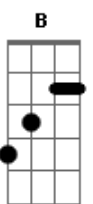

© ukulele-chords.com