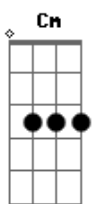

© ukulele-chords.com