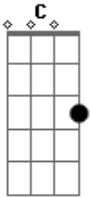

Bing Crosby - Let Me Call You Sweetheart

Tom: C
Intro: F C F G7 C

C F C
Let me call you sweetheart
F A7 D7
I'm in love with you
G
Let me hear you whisper

C G
That you love me too
C F C
Keep that love light glowing
F A7 D7
In your eyes so blue
F C
Let me call you sweetheart
F G7 C
I'm in love with you

Acordes

© ukulele-chords.com