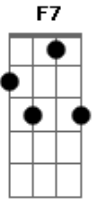

© ukulele-chords.com