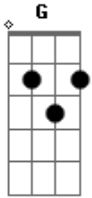

Black Label Society - Suicide Messiah

Tom: C

Bow down you chose your maker...

Drop C - C G C F A D
Intro:

The electric burns that fuel the fire...

Verse:

Acordes

© ukulele-chords.com