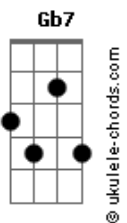

# Blackpink - Hard to Love

tom:  
 Capostraste na 3ª casa  
 Intro: **Em**  
 Ain't no magic tool to fix it  
**A**  
 You should keep your distance  
**Em** **A**  
 I'm only telling you because I care

[Refrão]

**G** **D**  
 'Cause I'm hard to love, find it hard to trust  
**Bm** **A**  
 When it feels too good, I just fuck it up  
**G** **D**  
 You want all of me, I can't give that much  
**Bm** **A** **Gbm**  
 So don't fall too hard 'cause I'm hard to love

[Pré-Refrão]

**Em** **A** **D** **B**  
 I'm hard to love  
**Em** **A** **D** **B**  
 Yeah

(Hard to love)

[Primeira Parte]

**Em** **A**  
 Never meant to cause you a problem  
**Bm** **B7**  
 Here I am yet once again with the same old story  
**Em** **A**  
 You don't see the issues, I got 'em  
**Bm**  
 Yeah, I do (yeah, I do)  
**Gbm**  
 Yeah, it's true (yeah, it's true)  
**Em** **A**  
 I'll make it feel like heaven, but I swear I'm not a saint  
**Bm** **B7**  
 And you won't see the truth 'caus? I'll be kissing it away  
**Em** **A**  
 Yeah, I'll be all you need until I'm driving you insan?  
**Bm** **Gbm**  
 Baby, all I'm tryna do is save you the pain

## Acordes

[Refrão]

**G** **D**  
 'Cause I'm hard to love, find it hard to trust  
**Bm** **A**  
 When it feels too good, I just fuck it up  
**G** **D**  
 You want all of me, I can't give that much  
**Bm** **A** **Gbm**  
 So don't fall too hard 'cause I'm hard to love