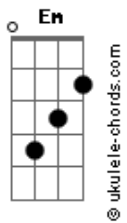

# Blackpink - Hard to Love

tom:  
 Capostraste na 3ª casa  
 Intro: **Em**  
 Ain't no magic tool to fix it  
**A**  
 You should keep your distance  
**Em** **A**  
 I'm only telling you because I care

[Refrão]

**G** **D**  
 'Cause I'm hard to love, find it hard to trust  
**Bm** **A**  
 When it feels too good, I just fuck it up  
**G** **D**  
 You want all of me, I can't give that much  
**Bm** **A** **Gbm**  
 So don't fall too hard 'cause I'm hard to love

[Pré-Refrão]

**Em** **A** **D** **B**  
 I'm hard to love  
**Em** **A** **D** **B**  
 Yeah

(Hard to love)

[Primeira Parte]

**Em** **A**  
 Never meant to cause you a problem  
**Bm** **B7**  
 Here I am yet once again with the same old story  
**Em** **A**  
 You don't see the issues, I got 'em  
**Bm**  
 Yeah, I do (yeah, I do)  
**Gbm**  
 Yeah, it's true (yeah, it's true)  
**Em** **A**  
 I'll make it feel like heaven, but I swear I'm not a saint  
**Bm** **B7**  
 And you won't see the truth 'caus? I'll be kissing it away  
**Em** **A**  
 Yeah, I'll be all you need until I'm driving you insan?  
**Bm** **Gbm**  
 Baby, all I'm tryna do is save you the pain

## Acordes

[Refrão]

**G** **D**  
 'Cause I'm hard to love, find it hard to trust  
**Bm** **A**  
 When it feels too good, I just fuck it up  
**G** **D**  
 You want all of me, I can't give that much  
**Bm** **A** **Gbm**  
 So don't fall too hard 'cause I'm hard to love