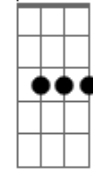

Blink 182 - Angelica & Me

Tom: **D**

A **G**
We made out yeah

A **Gb7**
and she took off my pants

A<
and asked whats these stains?

Em/7
Oh god this it

A **G**
i came too early

Cm **D**
she decided i was shit

A **E**
left me for a pet shop boy

Acordes

Em

© ukulele-chords.com

D

© ukulele-chords.com

A

© ukulele-chords.com

G

© ukulele-chords.com

Gb7

© ukulele-chords.com

Cm

© ukulele-chords.com

E

© ukulele-chords.com