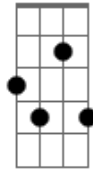

Blink 182 - Angelica & Me

Tom: **D**

A **G**
We made out yeah

A **Gb7**
and she took off my pants

A<
and asked whats these stains?

Em/7
Oh god this it

A **G**
i came too early

Cm **D**
she decided i was shit

A **E**
left me for a pet shop boy

Acordes

© ukulele-chords.com

© ukulele-chords.com

© ukulele-chords.com

© ukulele-chords.com

Gb7

© ukulele-chords.com

© ukulele-chords.com

© ukulele-chords.com