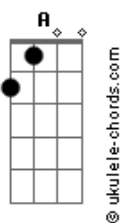

We'll blast the stereo and we'll drive to Madagascar

Refrão:

Gb A E B

Cuz when I'm with you there's nothing I wouldn't do

Gb A E B

I just wanna be yer only one

Gb A E B

I'm grasping at straws thinking back to what i saw

Gb A E B

that night on the floor when we were all alone

E E E E

E E E E

Acordes

My love life was getting so bland

E E E E

There are only so many ways i can make love with my hand