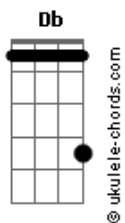

We'll blast the stereo and we'll drive to Madagascar

Refrão:

Gb A E B

Cuz when I'm with you there's nothing I wouldn't do

Gb A E B

I just wanna be yer only one

Gb A E B

I'm grasping at straws thinking back to what i saw

Gb A E B

that night on the floor when we were all alone

E E E E

E E E E

Acordes

My love life was getting so bland

E E E E

There are only so many ways i can make love with my hand