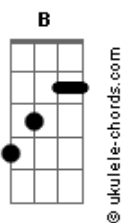

Blink 182 - M&M'S

Tom: E

E E E E

E E E E

You and I should get away for a while

E E E E

I just wanna be alone with your smile

Grab some candy and cigarettes and we'll get in my car

We'll blast the stereo and we'll drive to Madagascar

Refrão:

Gb A E B

Cuz when I'm with you there's nothing I wouldn't do

Gb A E B

I just wanna be yer only one

Gb A E B

I'm grasping at straws thinking back to what i saw

Gb A E B

that night on the floor when we were all alone

E E E E

E E E E

Acordes

My love life was getting so bland

E E E E

There are only so many ways i can make love with my hand