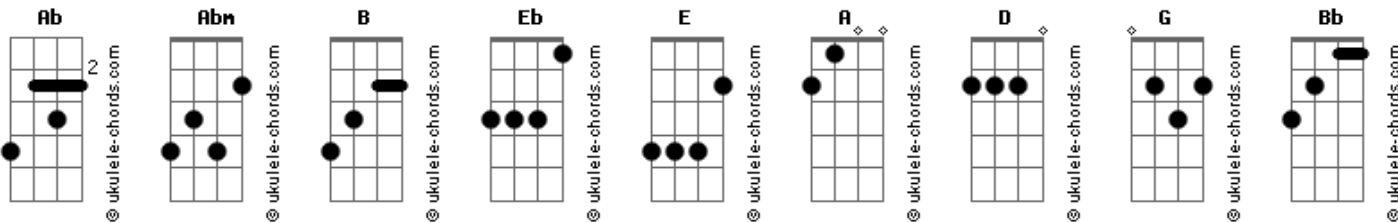

[0:00] (keep the position: 5th finger on Eb string and 2nd finger on Bb string and use the 4th and the 3rd fingers on Ab string
Ab Ab Cb7 x3 Ab Ab Cb7 Abm Ab7sus2

Liberate the people that you hate
Then cut yourself again
Elevate then drop back down
And see which ones remain
Remember all that she can say
Is that she knows she wants it

[0:32] G Gb E Db x2 (implied melody)

Db2 Bb7sus4 Db2 Fbadd4# x2

You'll make it through
With another point of view again

G Gb E Db x2 (implied melody)

Db2 Bb7sus4 Db2 Fbadd4# x2

You'll make it through
With another point

A x2

[1:04] Ab Ab Cb7 x3 Ab Ab Cb7 Abm Ab7sus2

Accusation, does yes mean no?
Or have you changed your mind?
Kill the nation before it grows

And be one of a kind
Remember all that she can say
Is that she knows she wants it

[1:36] G Gb E Db x2 (implied melody)

Db2 Bb7sus4 Db2 Fbadd4# x2

You'll make it through
With another point of view again

G Gb E Db x2 (implied melody)

Db2 Bb7sus4 Db2 Fbadd4# x2

You'll make it through
With another point

Abm Cb Abm Cb A x2

Pretend the world's an ocean
Oh, I'm drowning

Abm Cb Abm Cb A x2

Pretend that I'm pollution
Oh, I'm dying

Abm Cb Abm Cb

Pretend the steak's a cowboy
And the kiss will kill you

[2:33] Ab Ab Cb7 x2

[2:47] G Gb E Db x2 (implied melody)

D B D F x2

You'll make it through
With another point of view again

G Gb E Db x2

Db2 Bb7sus4 Db2 Fbadd4# x2

You'll make it through
With another point

[3:12] Ab Ab Ab2

Acordes