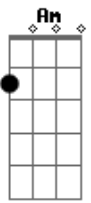

© ukulele-chords.com