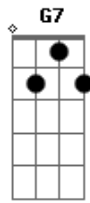

© ukulele-chords.com