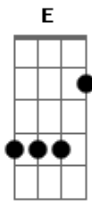

© ukulele-chords.com