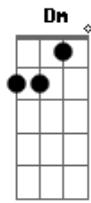

© ukulele-chords.com