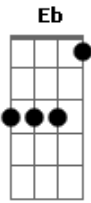

© ukulele-chords.com