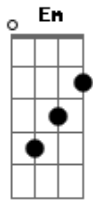

© ukulele-chords.com