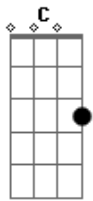

Blur - Sing

Tom: C

(intro) Em A Bm A Em

(verse)

Em A Bm A Em

I can't feel...

(chorus)

G F G

Em

(you can add D between Bm & A in the intro & verse)

(lyrics)

(verse)

I can't feel

Cos i am numb

I cant feel

Cos i am numb

So whats the worth

In all of this

If the child in your head

If the child is dead

(chorus)

ahhhh

Sing to me

Acordes