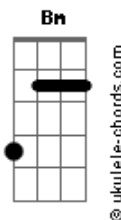

Blur - You're So Great

tom:

Intro: Em F G

G Bm
Sad, drunk, and poorly
C G
Sleeping really late
G Bm
Sad, drunk, and poorly
C Am
Not feeling so great
G F F C
Wandering lost in a town full of frowns
G Em
Sad, drunk, and poorly
C Am F D
Dogs digging up the ground

[Refrão]

G Em
And I feel the light
Bm C
In the night and in the day
G Em
And I feel the light
Bm Am
When the sky's just mud and grey
G Em
And I feel the light
Bm F G F G
When you tell me it's OK
F Am
Cos you're so great, and I love you

Acordes

G Bm
Dt and coffee
C G
Helps to start the day
G Bm
Dt and coffee
C Am
Shaking all the way
G F F C
City's alive and, surprise, so am I
G Em
Tea, tea and coffee
C Am F D
Get no sleep today

[Refrão]

G Em
And I feel the light
Bm C
In the night and in the day
G Em
And I feel the light
Bm Am
When the sky's just mud and grey
G Em
And I feel the light
Bm F G F G
When you tell me it's OK
F Am
Cos you're so great, and I love you

[Final] G Em F Fm C