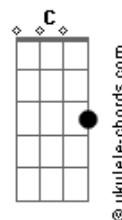

Blur - You're So Great

tom:

Intro: Em F G

G Bm
Sad, drunk, and poorly
C G
Sleeping really late
G Bm
Sad, drunk, and poorly
C Am
Not feeling so great
G F F C
Wandering lost in a town full of frowns
G Em
Sad, drunk, and poorly
C Am F D
Dogs digging up the ground

[Refrão]

G Em
And I feel the light
Bm C
In the night and in the day
G Em
And I feel the light
Bm Am
When the sky's just mud and grey
G Em
And I feel the light
Bm F G F G
When you tell me it's OK
F Am
Cos you're so great, and I love you

Acordes

G Bm
Dt and coffee
C G
Helps to start the day
G Bm
Dt and coffee
C Am
Shaking all the way
G F F C
City's alive and, surprise, so am I
G Em
Tea, tea and coffee
C Am F D
Get no sleep today

[Refrão]

G Em
And I feel the light
Bm C
In the night and in the day
G Em
And I feel the light
Bm Am
When the sky's just mud and grey
G Em
And I feel the light
Bm F G F G
When you tell me it's OK
F Am
Cos you're so great, and I love you

[Final] G Em F Fm C