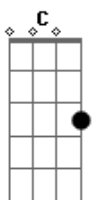

Bob Dylan - Ain't No More Cane

Tom: E

(acordes na forma do tom C)
 Capotraste na 4ª casa
 Capo 4th fret (sounding key E major)

C F C
 Ain't no more cane on the Brazos
 C D7 G G G7
 Oh, oh, oh,
 C F C
 Its done ground all to molasses
 F G C
 M-m-m-m-m

C F C
 Shoulda been on the river in 1910
 C D7 G G
 M-m-m-m-m
 G7 C F C Am
 They were driving the women just like men.

D7 F G C
 M-m-m-m-m

C F G C
 Shoulda been on the river in 1905
 C F C Am
 Find yourself lucky to be alive
 C F G C
 Go down Old Hannah, don't you rise no more
 C F G C
 Don't you rise til Judgment Day

C G C
 Ain't no more cane on the Brazos
 C F C Am
 They've done ground it all to molasses
 F G C F C
 m-m-m-m-m.

Acordes

ukulele-chords.com

ukulele-chords.com

ukulele-chords.com

ukulele-chords.com

ukulele-chords.com