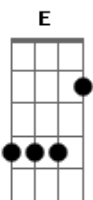

ukulele-chords.com