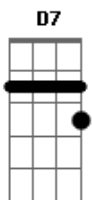

Bob Dylan - Ain't No More Cane

Tom: E

(acordes na forma do tom C)
 Capotraste na 4ª casa
 Capo 4th fret (sounding key E major)

C F C
 Ain't no more cane on the Brazos
 C D7 G G G7
 Oh, oh, oh,
 C F C
 Its done ground all to molasses
 F G C
 M-m-m-m-m

C G C
 Ain't no more cane on the Brazos
 C F C Am
 They've done ground it all to molasses
 F G C F C
 m-m-m-m-m.

Acordes

ukulele-chords.com

ukulele-chords.com

ukulele-chords.com

ukulele-chords.com

ukulele-chords.com