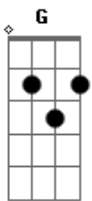

Bob Dylan - All My Tomorrows

Tom: G

Intro:

^C Right now it may not seem like ^E spring at all ^{Am} ^{Cm}

^G We're drifting and the ^D laughs are few ^G

^C But I've got plans for tomorrow ^{Bm}

^{Ddim} And all my tomorrows belong to you ^C ^{Cm} ^G ^{E7}

^{Am7} All my bright tomorrows belong to you! ^{D7} ^G

Acordes

© ukulele-chords.com

© ukulele-chords.com

© ukulele-chords.com

© ukulele-chords.com

© ukulele-chords.com

© ukulele-chords.com