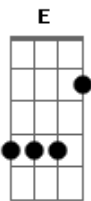

Bob Dylan - All My Tomorrows

Tom: G

Intro:

^C Right now it may not seem like ^E spring at all ^{Am} ^{Cm}

^G We're drifting and the ^D laughs are few ^G

^C But I've got plans for tomorrow ^{Bm}

^{Ddim} And all my tomorrows belong to you ^C ^{Cm} ^G ^{E7}

^{Am7} All my bright tomorrows belong to you! ^{D7} ^G

Acordes

© ukulele-chords.com

© ukulele-chords.com

© ukulele-chords.com

© ukulele-chords.com

© ukulele-chords.com

© ukulele-chords.com