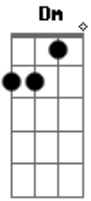

Bob Marley - Trouble On The Road Again

Tom: C

Intro Dm Em Am

Dm G Am
Trouble On The Road Again
Dm G Am
Trouble's i said like it have to rain
Dm G Am
Trouble On The Road Again
Dm G Am
every day day my poor heart say
Dm G Am
every day my poor heart say
F Am
i know them knee's are trembling
G Am
like everything is wrong
G Am G Am
in the top they are stumbling tryin to carry on
Dm G Am
then its Trouble On The Road Again

Dm G Am
Trouble i said like a rain
Dm G Am
Trouble On The Road Again
Dm G Am
Trouble On The Road Again
Dm G Am
Trouble On The Road Again arh!yeah hey
Dm G Am
Trouble On The Road Again, thank god
thank god ,thank god
Dm G Am
Trouble On self like rain
Dm G Am
dont! bring it bring it up
Dm Am Dm G Am
Trouble On The Road Again, Trouble On The Road Again,
Dm G Am
Trouble under my self like rain
Dm G Am Dm G Am
Trouble On The Road Again, every day my poor heart say,
Dm G Am
Trouble On The Road Again...

Acordes

© ukulele-chords.com

© ukulele-chords.com

© ukulele-chords.com

© ukulele-chords.com

© ukulele-chords.com

© ukulele-chords.com