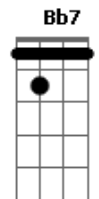

© ukulele-chords.com