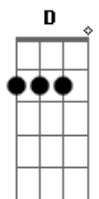

And hugged my neck
I came home unexpectedly
And caught her cryin' needlessly
In the middle of the day
And it was in the early Spring
When flowers bloom and robins sing
She went away
And honey, I miss you
And I'm bein' good
And I'd love to be with you
If only I could
One day while I was not at home
While she was there and all alone
The angels came
Now all I have is memories of Honey
And I wake up nights and call her name
Now my life's an empty stage
Where Honey lived and Honey played
And love grew up
And a small cloud passes overhead
And cries down on the flower bed
That Honey loved
And honey, I miss you
And I'm bein' good
And I'd love to be with you
If only I could
And see the tree how big it's grown
But friend it hasn't been too long
It wasn't big
And I laughed at her and she got mad
The first day that she planted

Acordes

© ukulele-chords.com