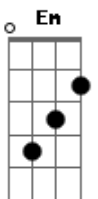

© ukulele-chords.com