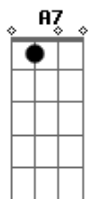

© ukulele-chords.com