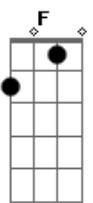

Bon Iver - Blindsided

Tom: **Bb**

Intro: **Bb**

Bb **Bb**
Bike down... down to the downtown
Gm **Bb**
Down to the lockdown... boards, nails lye around

Eb
I crouch like a crow

F
Contrasting the snow
Gm **Eb**
For the agony, I'd rather know

Bb **F** **Eb**
'Cause blinded I am blindsided

Bb **Bb**
Peek in... into the peer in

Gm **Bb**
I'm not really like this... I'm probably plightless

Eb
I cup the window

F
I'm crippled and slow

Gm
For the agony

Eb
I'd rather know

Bb **F** **Eb**
'Cause blinded I am blindsided

(**Bb**)

Eb **F**
Would you really rush out

Eb **F**
Would you really rush out

Eb **F**

Would you really rush out for me now?

Eb **F**
Would you really rush out

Eb **F**
Would you really rush out for me now?

Eb **F**
Would you really rush out for me now?

Eb **F**
Would you really rush out for me now?

Eb **F**
Would you really rusuuuuuh out for me now?

Eb **F**
Oooooo for me now?

Eb **F**
Oooooo for me nooooowww?

Bb **Bb**
Taught line... down to the shoreline

Gm **Bb**
The end of a blood line... the moon is a cold light

Eb
There's a pull to the flow

F
My feet melt the snow

Gm **Eb**
For the irony, i'd rather know

Bb **F** **Eb**
'Cause blinded I am blindsided

Bb **F** **Eb**
'Cause blinded I am blindsided

Bb **F** **Eb**
'Cause blinded I am blindsided

Acordes

© ukulele-chords.com