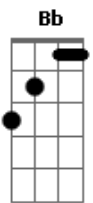

Bon Iver - Blindsided

Tom: **Bb**

Intro: **Bb**

Bb **Bb**
Bike down... down to the downtown
Gm **Bb**
Down to the lockdown... boards, nails lye around

Eb
I crouch like a crow

F
Contrasting the snow
Gm **Eb**
For the agony, I'd rather know

Eb **F**
Oooooo for me nooooowww?

Bb **Bb**
Taught line... down to the shoreline

Gm **Bb**
The end of a blood line... the moon is a cold light

Eb
There's a pull to the flow

F
My feet melt the snow

Gm **Eb**
For the irony, i'd rather know

Bb **F** **Eb**
'Cause blinded I am blindsided

Bb **F** **Eb**
'Cause blinded I am blindsided

Bb **F** **Eb**
'Cause blinded I am blindsided

Acordes

© ukulele-chords.com

© ukulele-chords.com

© ukulele-chords.com