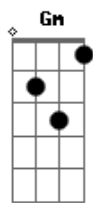

Bon Iver - Blindsided

Tom: **Bb**

Intro: **Bb**

Bb **Bb**
Bike down... down to the downtown
Gm **Bb**
Down to the lockdown... boards, nails lye around

Eb
I crouch like a crow

F
Contrasting the snow
Gm **Eb**
For the agony, I'd rather know

Bb **F** **Eb**
'Cause blinded I am blindsided

Bb **Bb**
Peek in... into the peer in

Gm **Bb**
I'm not really like this... I'm probably plightless

Eb
I cup the window

F
I'm crippled and slow

Gm
For the agony

Eb **F**
Oooooo for me nooooowww?

Bb **Bb**
Taught line... down to the shoreline

Gm **Bb**
The end of a blood line... the moon is a cold light

Eb
There's a pull to the flow

F
My feet melt the snow

Gm **Eb**
For the irony, i'd rather know

Bb **F** **Eb**
'Cause blinded I am blindsided

Bb **F** **Eb**
'Cause blinded I am blindsided

Bb **F** **Eb**
'Cause blinded I am blindsided

Acordes

© ukulele-chords.com

© ukulele-chords.com

© ukulele-chords.com