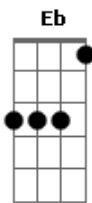

Bon Iver - Blindsided

Tom: **Bb**

Intro: **Bb**

Bb **Bb**
Bike down... down to the downtown
Gm **Bb**
Down to the lockdown... boards, nails lye around

Eb
I crouch like a crow

F
Contrasting the snow
Gm **Eb**
For the agony, I'd rather know

Bb **F** **Eb**
'Cause blinded I am blindsided

Bb **Bb**
Peek in... into the peer in

Gm **Bb**
I'm not really like this... I'm probably plightless

Eb
I cup the window

F
I'm crippled and slow

Gm
For the agony

Eb **F**
Oooooo for me nooooowww?

Bb **Bb**
Taught line... down to the shoreline

Gm **Bb**
The end of a blood line... the moon is a cold light

Eb
There's a pull to the flow

F
My feet melt the snow

Gm **Eb**
For the irony, i'd rather know

Bb **F** **Eb**
'Cause blinded I am blindsided

Bb **F** **Eb**
'Cause blinded I am blindsided

Bb **F** **Eb**
'Cause blinded I am blindsided

Acordes

© ukulele-chords.com

© ukulele-chords.com

© ukulele-chords.com