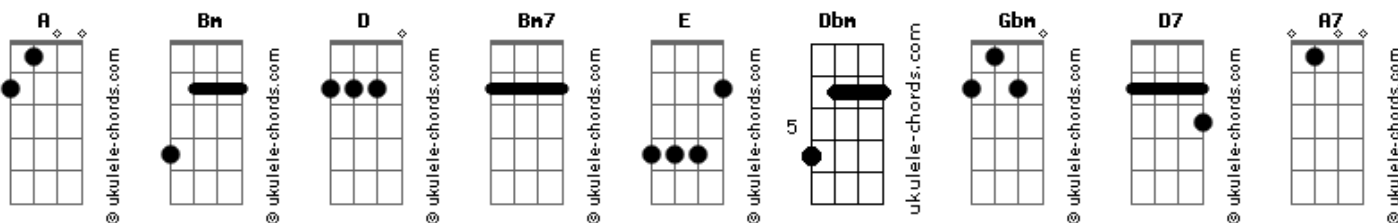

Bon Jovi - Open All Night (Box Set)

tom:
A
A2
So you packed your bags you said you're leaving tonight
You gotta catch the last train do the fixing lights
But it's your life...better get on boarder
Got all wound up in your Sunday shoes
You got that lipstick on and nothing to lose
Baby...i'm singing the blues

Bm Bm7
So go on now just walk away baby
D
Don't look back you just drive me crazy
E Dbm D E
Baby, baby, baby, baby

A2
Don't worry about me - I'll get along
Bm
Just like the neon signs that's always on
D A2
It's alright - I'm open all night
A2
I've been right here waiting no matter how long
Bm
I'll keep the jukebox playing our favourite song
D A2
Hey If you're lonely - I'm open all night
E Gbm D D2
Open all night - I'll never turn out the lights
A
Open all night

She waved goodbye said baby good luck
Better chase your dreams before they rust
D A2
Get what you can - I hope it's enough

Bm Bm7
Well go on now you're on your way baby
D
Break some hearts these hearts could break easy
E Dbm D E
Baby, baby, baby, baby

A2
Don't worry about me - I get along
Bm
I'm like the neon signs that's always on
D A2
It's alright - I'm open all night

Acordes

I've been right here waiting no matter how long
Bm
I'll keep the jukebox playing our favourite song
D A2
Hey If you're lonely - I'm open all night
E Gbm D D2
Open all night - I'll never turn out the lights
A
Open all night

Gbm D7
Yeah, yeah, yeah Yeah, yeah, yeah
A A7
If anybody had a heart
D Dm
If anybody had a heart
A
You know how much
Gbm
Just how much
D E
I want you

[Solo] A2 Bm D A

E Gbm D D2
Open all night - I'll never turn out the lights

A2
Don't worry about me - I get along
Bm
I'm like the neon signs that's always on
D A2
It's alright - I'm open all night
A2
I've been right here waiting no matter how long
Bm
I'll keep the jukebox playing our favourite song
D A2
Hey If you're lonely - I'm open all night
E Gbm D
Open all night - I'll never turn out the lights
E Gbm D Dm
Open all night - Yeahyeah

A2
Don't worry about me - I get along
Bm
I'm like the neon signs that's always on
D A2
It's alright - I'm open all night

I've been right here waiting no matter how long
Bm
I'll keep the jukebox playing our favourite song
D A2
Hey If you're lonely - I'm open all night

[Final] A2 Bm D A2
A2 Bm D A2