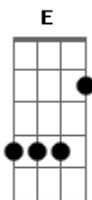

E Dbm D E
Baby, baby, baby, baby?

<>

A2
Don't worry about me - I'll get along

Just like the neon signs that's always on **Bm**

D **A2**
It's alright - I'm open all night

A2
I've been right here waiting no matter how long

Bm
I'm like the neon signs that's always on

D **A2**
It's alright - I'm open all night

I've been right here waiting no matter how long

Bm
I'll keep the jukebox playing our favourite song

D **A2**
Hey If you're lonely - I'm open all night

A2 **Bm D A2**
A2 **Bm D A2**

Acordes

© ukulele-chords.com

© ukulele-chords.com

© ukulele-chords.com

© ukulele-chords.com

© ukulele-chords.com

© ukulele-chords.com