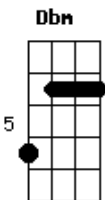

Bm
I'm like the neon signs that's always on

D **A2**
It's alright - I'm open all night

I've been right here waiting no matter how long

Bm
I'll keep the jukebox playing our favourite song

D **A2**
Hey If you're lonely - I'm open all night

A2 **Bm D A2**
A2 **Bm D A2**

Acordes

© ukulele-chords.com

© ukulele-chords.com

© ukulele-chords.com

© ukulele-chords.com

© ukulele-chords.com

© ukulele-chords.com