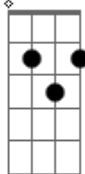

C
Another car out on the street

Am C
Trying to find the highway
Hey, are you going my way?

(Chorus)

G D
This is the story of my life

Em
And I write it everyday

C
I know it isn't black and white

G D
And it's anything but gray

Em
And I write it everyday

C
I know it isn't black and white

G D
And it's anything but gray

D
I know that no, I'm not alright
But I'll be OK 'cause

Em
Anything can, everything can

C
I've been thinking

Am C
Baby, you can help me write the story of my life

C
I know it isn't black and white

G D
And it's anything but gray

D
I know that no, I'm not alright
But I'll be OK 'cause

Em C
Anything can, everything can happen

G D
That's the story of my life

C
I've been thinking, baby we can..

G D
This is the story of my life

Em
The story of my life?.

C
The story of my life?.

transcribed by Felipe Fontoura Melachawças

Acordes

G

© ukulele-chords.com

D