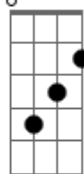

© ukulele-chords.com

Em