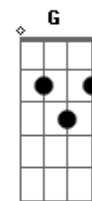

© ukulele-chords.com