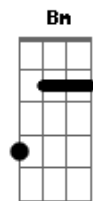

© ukulele-chords.com