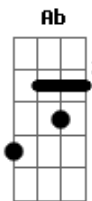

© ukulele-chords.com