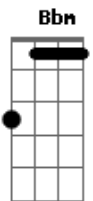

© ukulele-chords.com