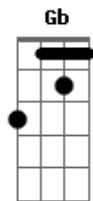

© ukulele-chords.com