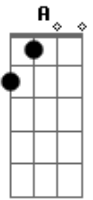

© ukulele-chords.com