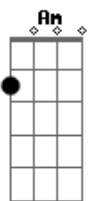

Bm G
Ohh, it's gonna be alright
D2 A
This is love, this is life
Bm G
When times get tough we're still worth the fight
D2 A
This is love, this is life
Bm G
The road here's paved with the brokenhearted
D2 A
We gotta finish what we started
Bm G D2
Ohhh, better hold on tight
A Bm
This is love, this is life

[Segunda Parte]

Bm
These days it seems like there's three sides to every story
Bm
There's yours, mine, lately there's the cold hard truth

Bm
Who cares who's wrong or right when we turn out the lights?
Bm
We'll find forgiveness when we're in each other's arms tonight
Bm G
It ain't pretty but somehow we always make it through

Bm G
Ohh, it's gonna be alright
D2 A
This is love, this is life
Bm G
When times get tough we're still worth the fight
D2 A
This is love, this is life
Bm G
The road here's paved with the brokenhearted
D2 A
We gotta finish what we started
Bm G D2
Ohhh, better hold on tight
A Bm
This is love, this is life

Bm G
Ohh, it's gonna be alright
D2 A
This is love, this is life
Bm G
When times get tough we're still worth the fight
D2 A
This is love, this is life
Bm G
The road here's paved with the brokenhearted
D2 A
We gotta finish what we started
Bm G D2
Ohhh, better hold on tight
A Bm G D2
This is love, this is life
A Bm
This is love, this is life

Acordes

© ukulele-chords.com