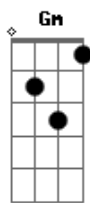

© ukulele-chords.com