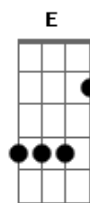

© ukulele-chords.com