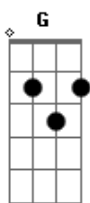

© ukulele-chords.com