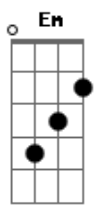

© ukulele-chords.com