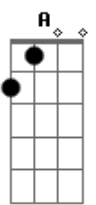

© ukulele-chords.com