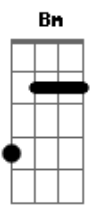

© ukulele-chords.com