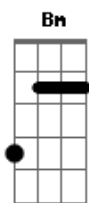

© ukulele-chords.com