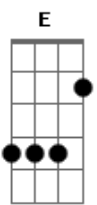

© ukulele-chords.com