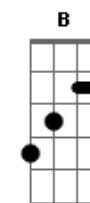

© ukulele-chords.com

© ukulele-chords.com