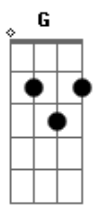

© ukulele-chords.com