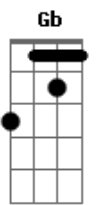

© ukulele-chords.com