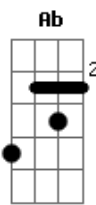

© ukulele-chords.com