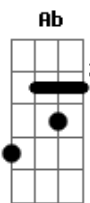

© ukulele-chords.com