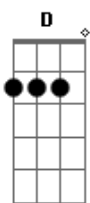

Boston - Hitch a ride

Tom: Ab

(com acordes na forma de G)

Capostrate na 1ª casa

A G D A
Day is night in new york city
A G D A
Smoke, like water, runs inside
A G D A
Steel light of the trees to pity
A G D A
Every living things that's died

D D D
Gonna hitch a ride
G G G A
Head for the other side
Bm A
Leave it all behind
Em A
Never change my mind
D D D
Gonna sail a-way
G G G A
Sun lights another day
Bm A
Freedom on my mind
Em A D D D
Carry me away for the last time
E A
Oh yeah

A G D A
A G D A
Life is like the coldest winter
A G D A
People freeze the tears I cry
A G D A
Words of hell are minds I went to
A G D A
I've got to crack this ice and fly

D D D
Gonna hitch a ride
G G G A
Head for the other side
Bm A
Leave it all behind
Em A
Never change my mind
D D D

Gonna sail a-way
G G G A
Sun lights another day
Bm A
Freedom on my mind
Em A Gb E Gb E
Carry me away for the last time

Gb E Gb E
Gb E Gb E
Gb E Gb E
B A E

A
A G D A
A G D A
A G D A

D D D
Gonna hitch a ride
G G G A
Head for the other side
Bm A
Leave it all behind
Em A
Never change my mind

D D D
Gonna sail a-way
G G G A
Sun lights another day
Bm A
Freedom on my mind
Em A D D D
Carry me away for the last time

Am Am Am G G G D D D (x2)

Solo:

D Am G D
D Am G D
D Am G D
D Am G Gm D

D Am G D
D Am G D
D Am G D
D Am G D
D Am G D

D Am G D

Acordes