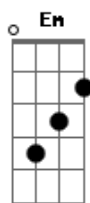

© ukulele-chords.com