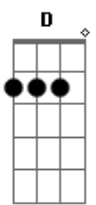

Boston - Hitch a ride

Tom: Ab

(com acordes na forma de G)

Capostrate na 1ª casa

A G D A
Day is night in new york city
A G D A
Smoke, like water, runs inside
A G D A
Steel light of the trees to pity
A G D A
Every living things that's died

D D D
Gonna hitch a ride
G G G A
Head for the other side
Bm A
Leave it all behind
Em A
Never change my mind
D D D
Gonna sail a-way
G G G A
Sun lights another day
Bm A
Freedom on my mind
Em A D D D
Carry me away for the last time
E A
Oh yeah

A G D A
A G D A
Life is like the coldest winter
A G D A
People freeze the tears I cry
A G D A
Words of hell are minds I went to
A G D A
I've got to crack this ice and fly

D D D
Gonna hitch a ride
G G G A
Head for the other side
Bm A
Leave it all behind
Em A
Never change my mind
D D D

Gonna sail a-way
G G G A
Sun lights another day
Bm A
Freedom on my mind
Em A Gb E Gb E
Carry me away for the last time

Gb E Gb E
Gb E Gb E
Gb E Gb E
B A E

A
A G D A
A G D A
A G D A

D D D
Gonna hitch a ride
G G G A
Head for the other side
Bm A
Leave it all behind
Em A
Never change my mind

D D D
Gonna sail a-way
G G G A
Sun lights another day
Bm A
Freedom on my mind
Em A D D D
Carry me away for the last time

Am Am Am G G G D D D (x2)

Solo:

D Am G D
D Am G D
D Am G D
D Am G Gm D

D Am G D
D Am G D
D Am G D
D Am G D
D Am G D

D Am G D

Acordes

© ukulele-chords.com