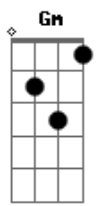

© ukulele-chords.com