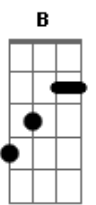

© ukulele-chords.com