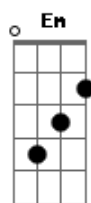

BoyWithUke - Bad Blood

tom:
Intro: **Am** **G** **D** **G** **Em**
-La-la-la-la, la-la-la-la, la-la-la-la-

[Primeira Parte]

Am **D7**
Toxic apathy, you're way too good for me
G **Em**
You're better off all by yourself -You better off all by yourself-
Am **D7**
Stoned, cold, losin' sleep, you're way too cool for me
G
You're probably with somebody else

Em **G** **Bm**
-La-la-la-la, la-la-la-la, la-la-la-la-
Am
Bad, bad blood

[Segunda Parte]

D7
Was I enough for you, doing everything I was told to do
G **Em**
You never ever seem to call back baby
Am **D7**
Am I not good for you? 'Cause I cried for help, and you still refused
G
You know you could've had it all

[Refrão]

Am
It's bad, bad blood
Em
Living on in my veins
G
I don't know how I change

Acordes

© ukulele-chords.com

© ukulele-chords.com

© ukulele-chords.com

© ukulele-chords.com

© ukulele-chords.com