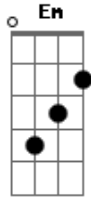

© ukulele-chords.com