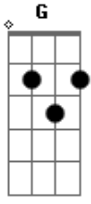

G D
I?m not listening
Em C
Blah Blah Blah
G D
All I hear is
Em C D

Acordes

© ukulele-chords.com