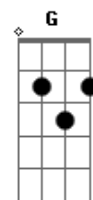

© ukulele-chords.com

Cuz they all fade away
A E
When it's just me and you
Gbm D
Well it's more than a crush
A E
An impossible rush
D E
I don't care what they say
G
When you're there

[Ponte]

Gbm G A Bm
Tell me stories paint a picture
Gbm G A
Hang it in the sky (in the sky)
Gbm G A Bm
Tell no lies and keep no secrets
E
Time stands still as days go by

[Refrão]

Gbm D
I don't care (what they say)
A E
(I don't care what they do)
Oh no, no, no

[Interlúdio] Gbm D A E

Gbm D
I don't care what they say
A E
I don't care what they do
Gbm D
Cuz they all fade away
A E
When it's just me and you
Gbm D
Well it's more than a crush
A E
An impossible rush
D E
I don't care what they say

Gbm D
I don't care what they say
A E
I don't care what they do
Gbm D
Cuz they all fade away
A E
When it's just me and you
Gbm D
Well it's more than a crush
A E
An impossible rush
D E
I don't care what they say
G
When you're there
I don't care

[Final] D Bm D Bm