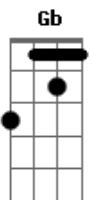

Bratz Rock Angelz - I Don't Care

tom:

Gb (forma dos acordes no tom de E)

Capostrate na 2ª casa

Intro: D Bm D Bm

[Primeira Parte]

D Bm
When we met I knew then
D Bm
There was something cool about you
D Bm D Bm
Even though all friends didn't notice it at all
D Bm D
You and me all along took a walk
Bm
And started talking
D Bm
We stayed out all night
E
Counting all the stars

[Refrão]

Gbm D
I don't care what they say
A E
I don't care what they do
Gbm D
Cuz they all fade away
A E
When it's just me and you
Gbm D
Well it's more than a crush
A E
An impossible rush
D E
I don't care what they say
G
When you're there
I don't care

(D Bm D Bm)

[Segunda Parte]

D Bm
All my friends think you're weird
D Bm
But they don't know much about you
D Bm D Bm
Why we just disappear when you're hanging out with us
D Bm
So your hair is a mess
D Bm
They don't know how good you treat me
D Bm E
I pay no attention cuz I know who you are

[Refrão]

Gbm D
I don't care what they say
A E
I don't care what they do
Gbm D

Acordes

© ukulele-chords.com