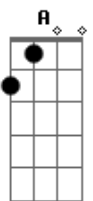

Tom: C

apotraste na 2ª casa

[Verso]

Am Em C
Oh baby baby, how was I supposed to know
Dm Em
That something wasn't right here
Am Em C
Oh baby baby, I shouldn't have let you go
Dm Em
And now you're out of sight, yeah
Am Em
Show me how you want it to be
C Dm Em
Tell me baby cuz I need to know now, oh because

[Refrão]

Am Em
My loneliness is killin' me (and I)
C Dm Em
I must confess I still believe (still believe)
Am Em
If I'm not with you I lose my mind
C Dm Em
Give me a sign, hit me baby one more time!

(Am)
(Am Em Am)
(Am)
(Am Em Am)

[Verso]

Am Em C
Oh baby baby, the reason I breathe is you
Dm Em
Girl you've got me blinded
Am Em C
Oh pretty baby, there's nothin' that I wouldn't do
Dm Em
That's not the way I planned it
Am Em

Show me how you want it to be
C Dm Em
Tell me baby cuz I need to know now, oh because

[Refrão]

Am Em
My loneliness is killin' me (and I)
C Dm Em
I must confess I still believe (still believe)
Am Em
If I'm not with you I lose my mind
C Dm Em
Give me a sign, hit me baby one more time!

(Am)
(Am Em Am)
(Am)
(Am Em Am)

[Ponte]

Am Em C Dm Em
Oh baby baby, how was I supposed to know
F G F G
Oh pretty baby, I shouldn't have let you go
Am Em
I must confess that my loneliness
C
Is killin' me now
Dm Em F
Don't you know I still believe
G
That you will be here
F G Am
And give me a sign, hit me baby one more time

A E
My loneliness is killin' me (and I)
C D E
I must confess I still believe (still believe)
A E
If I'm not with you I lose my mind
C D Em Am
Give me a sign, hit me baby one more time!

Acordes

© ukulele-chords.com