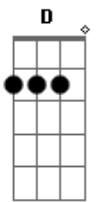

Bruce Springsteen - The Angel

tom:

Chords: G, Em, Bm

```
C
||-----|-----|-----|-----|
---0-----||
||-3-----3-----|-5-----5-----|-3-----3-----|-3-----|
----1----1-||
||---4---4---4---4-|-4---4---4---4-|-4---4---4---4-|-4---4-|
-4-----0-----||
||-----5-----|-5-----5-----|-4-----4-----|-4-----|
-4-----||
||-----|-----|-2-----|-2-----|
---3-----||
||-3-----|-0-----|------|------|
-----||
```

Entrada: G

Chords: C, G, Em, C, D

The angel rides with hunch-backed children
Poison oozing from his engine
Wielding love as a lethal weapon
On his way to hubcap heaven
Baseball cards poked in his spokes
His boots in oil he's patiently soaked

Chords: C, G, Em, C, D, D, D, C, G, Em, C, D, C, G, Em, C, D, D, Am, Em, G, D, C, C, F, Am, D, C, G, Em, C, D, C, G, Em, C, D, C, G, Em, C, D

The roadside attendant nervously jokes
As the angel's tires strokes his precious pavement
Well the interstate's choked With nomadic hordes
In Volkswagen vans With full running boards dragging great anchors
Followin' dead-end signs in..to the sores
The angel rides by humpin' his hunk metal whore
Madison Avenue's claim to fame in a trainer bra with eyes like rain
She rubs against the weather-beaten frame and asks the angel for his name
Off in the distance the marble dome
Reflects across the flatlands with a naked feel off into parts unknown
The woman strokes his polished chrome
And lies beside the angel's bones

Acordes

© ukulele-chords.com