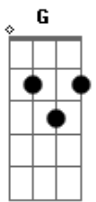

© ukulele-chords.com