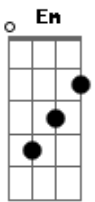

© ukulele-chords.com