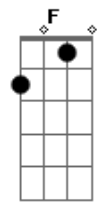

© ukulele-chords.com