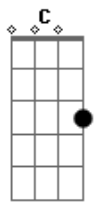

© ukulele-chords.com