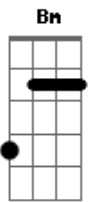

© ukulele-chords.com