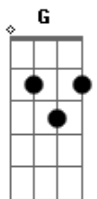

© ukulele-chords.com