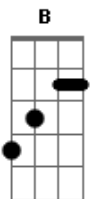

© ukulele-chords.com