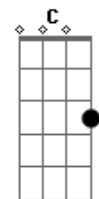

© ukulele-chords.com