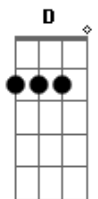

Bryan Adams - Mysterious Ways

Tom: B

(com acordes na forma de G)

Capostrate na 4ª casa

Intro: Em7 A Em7 A Em7 A Em7 A

Verso 1:

Em7 Just when I thought I had it figured out, A
Em7 Just when I thought I had the answers, A
C You came along so full of promises, G
C Full of grace and second chances. D

Verso 2:

Em7 For a while I tried to shut it out, A
Em7 For a while I tried to fight it, A
C But now I see that there just ain't no use, G
C There ain't no reason to deny it. D

Refrão:

Em7 Oh, you just never know, no you don't, A
Em7 That the world is full of mysteries, A

Full of magic and of wonder,

Em7 There's so much more than what we see, A

Em7 Can't explain this spell I'm under, A

Em7 Every time I look upon your face, A
I'm constantly amazed, Em7 G D
And love moves through my days, Em7
In mysterious ways.

(A Em7 A)

Verso 3:

Em7 They say the heart is shaped just like a fist, A
Em7 Holding in its feelings, A
C I say the heart is like an open hand, G
C Holding out and healing. D

(Refrão)

Instrumental: Em7 A Em7 A Em7 A Em7 A

(Refrão)

Acordes

© ukulele-chords.com