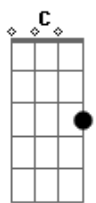

© ukulele-chords.com