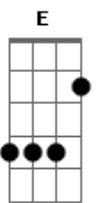

© ukulele-chords.com