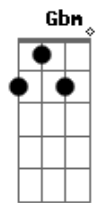

© ukulele-chords.com