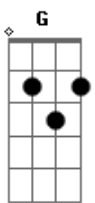

© ukulele-chords.com