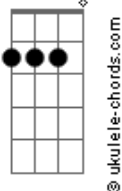

Cage The Elephant - Cigarette Daydreams

Tom: D
Intro: D D7M Em G A

Verse

D D7M
Did you stand there all alone
Em G A
Oh I cannot explain what's going down
D D7M
I can see you standing next to me
Em G A
In and out somewhere else right now

Bm D G
If you can find a reason, a reason to say
Gb7
Standing in the pouring rain

Instrumental

(Em A Em D A)(2x)

Chorus out

Acordes

D7M

D

Em