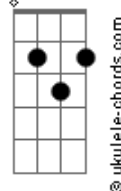

Cage The Elephant - Cigarette Daydreams

Tom: D
Intro: D D7M Em G A

Verse

D D7M
Did you stand there all alone
Em G A
Oh I cannot explain what's going down
D D7M
I can see you standing next to me
Em G A
In and out somewhere else right now

D D7M Bm
You sigh look away
G A
I can see it clear as day
D D7M Bm
Close your eyes so afraid
G A
Hide behind that baby face

D D7M Bm Em

Chorus

Bm D
You can drive all night
G Gb7
Looking for the answers in the pouring rain
Bm D G
You wanna find peace of mind
Gb7
Looking for the answer

D D7M Em G A

-----
verse 2

D D7M
Funny how it seems like yesterday
Em G A

As I recall you were looking out of place
D D7M
Gathered up your things and slipped away
Em G A
No time at all I followed you into the hall

D D7M Bm
Cigarette daydream
G A
You were only seventeen
D D7M Bm
Soft speak with a mean streak
G A
Nearly brought me to my knees

(D D7M Bm Em)

Chorus

Bm D
You can drive all night
G Gb7
Looking for the answers in the pouring rain
Bm D G
You wanna find peace of mind
Gb7
Looking for the answer
Bm D G
If we could find a reason, a reason to change
Gb7
Looking for the answer

Bm D G
If you can find a reason, a reason to say
Gb7
Standing in the pouring rain

Instrumental

(Em A Em D A)(2x)

Chorus out

Acordes

G