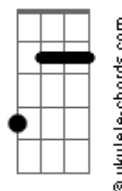

Cage The Elephant - Cigarette Daydreams

Tom: D
Intro: D D7M Em G A

Verse

D D7M
Did you stand there all alone
Em G A
Oh I cannot explain what's going down
D D7M
I can see you standing next to me
Em G A
In and out somewhere else right now

D D7M Bm
You sigh look away
G A
I can see it clear as day
D D7M Bm
Close your eyes so afraid
G A
Hide behind that baby face

D D7M Bm Em

Chorus

Bm D
You can drive all night
G Gb7
Looking for the answers in the pouring rain
Bm D G
You wanna find peace of mind
Gb7
Looking for the answer

D D7M Em G A

-----
verse 2

D D7M
Funny how it seems like yesterday
Em G A

As I recall you were looking out of place
D D7M
Gathered up your things and slipped away
Em G A
No time at all I followed you into the hall

D D7M Bm
Cigarette daydream
G A
You were only seventeen
D D7M Bm
Soft speak with a mean streak
G A
Nearly brought me to my knees

(D D7M Bm Em)

Chorus

Bm D
You can drive all night
G Gb7
Looking for the answers in the pouring rain
Bm D G
You wanna find peace of mind
Gb7
Looking for the answer
Bm D G
If we could find a reason, a reason to change
Gb7
Looking for the answer

Bm D G
If you can find a reason, a reason to say
Gb7
Standing in the pouring rain

Instrumental

(Em A Em D A)(2x)

Chorus out

Acordes

Bm