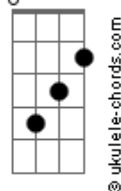

Cage The Elephant - Cigarette Daydreams

Tom: D
Intro: D D7M Em G A

Verse

D D7M
Did you stand there all alone
Em G A
Oh I cannot explain what's going down
D D7M
I can see you standing next to me
Em G A
In and out somewhere else right now

D D7M Bm
You sigh look away
G A
I can see it clear as day
D D7M Bm
Close your eyes so afraid
G A
Hide behind that baby face

D D7M Bm Em

Chorus

Bm D
You can drive all night
G Gb7
Looking for the answers in the pouring rain
Bm D G
You wanna find peace of mind
Gb7
Looking for the answer

D D7M Bm
Cigarette daydream
G A
You were only seventeen
D D7M Bm
Soft speak with a mean streak
G A
Nearly brought me to my knees

(D D7M Bm Em)

Chorus

Bm D
You can drive all night
G Gb7
Looking for the answers in the pouring rain
Bm D G
You wanna find peace of mind
Gb7
Looking for the answer
Bm D G
If we could find a reason, a reason to change
Gb7
Looking for the answer

Bm D G
If you can find a reason, a reason to say
Gb7
Standing in the pouring rain

Instrumental

(Em A Em D A)(2x)

Chorus out

Acordes

D7M

D

Em