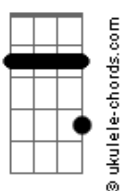

Cage The Elephant - Cigarette Daydreams

Tom: D
Intro: D D7M Em G A

Verse

D D7M
Did you stand there all alone
Em G A
Oh I cannot explain what's going down
D D7M
I can see you standing next to me
Em G A
In and out somewhere else right now

Bm D G
If you can find a reason, a reason to say
Gb7
Standing in the pouring rain

Instrumental

(Em A Em D A)(2x)

Chorus out

Acordes

D7M

D

Em