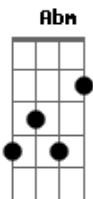

© ukulele-chords.com