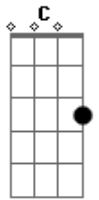

© ukulele-chords.com