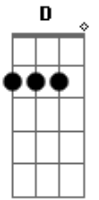

© ukulele-chords.com